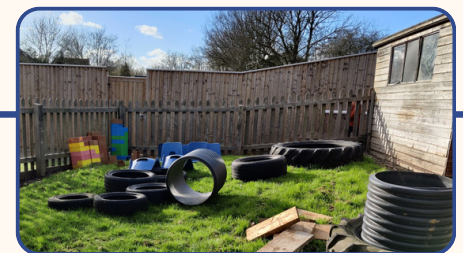

A huge thank you to our amazing working party:

The Ambrose Family, Clive & Debbie Cranwell, Hannah Dillon, Alix Garth-Greeves, Carlton Greeves, Mandy Hilditch, Mrs Johnson, Martha Joveluro, Harriet Marsh, Dan & Siân Nicholls, Dave & Hannah Parkinson, Jon & Rachael Partridge, Alex Taylor, Ben Yardy, Dan Yardy, Chris & Kate Yeoman